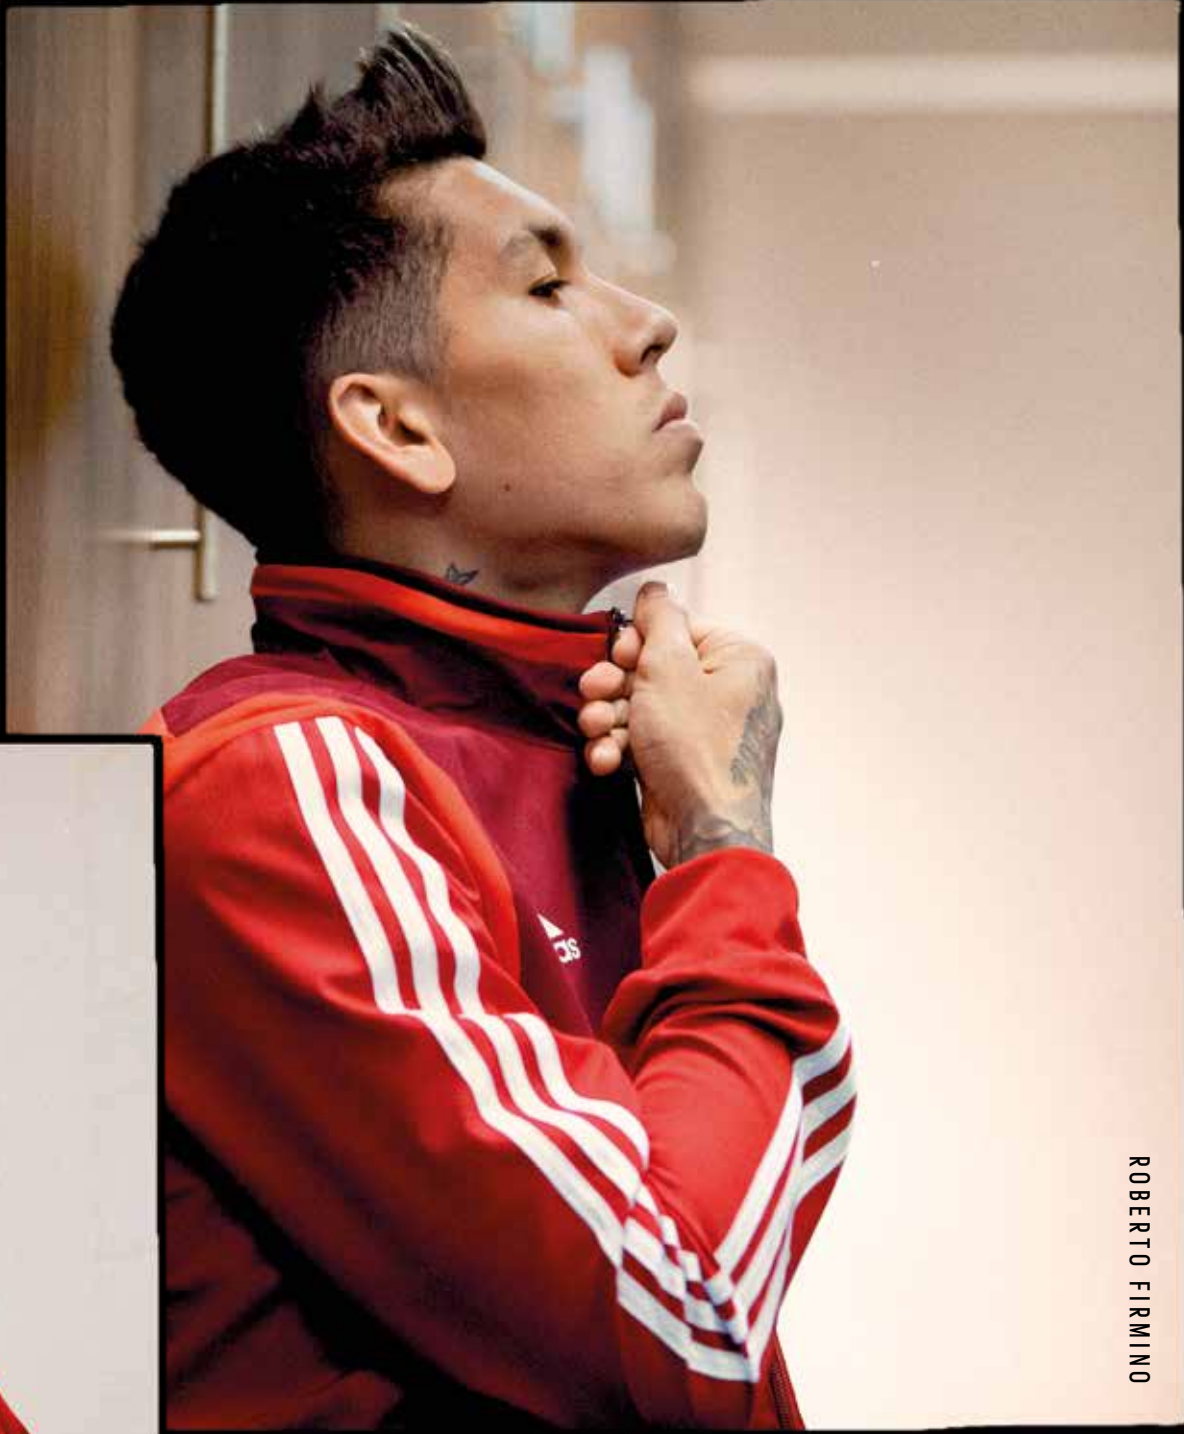

UNIS EN TIRO19

TRAININGWEAR
TIRO 19

ROBERTO FIRMINO